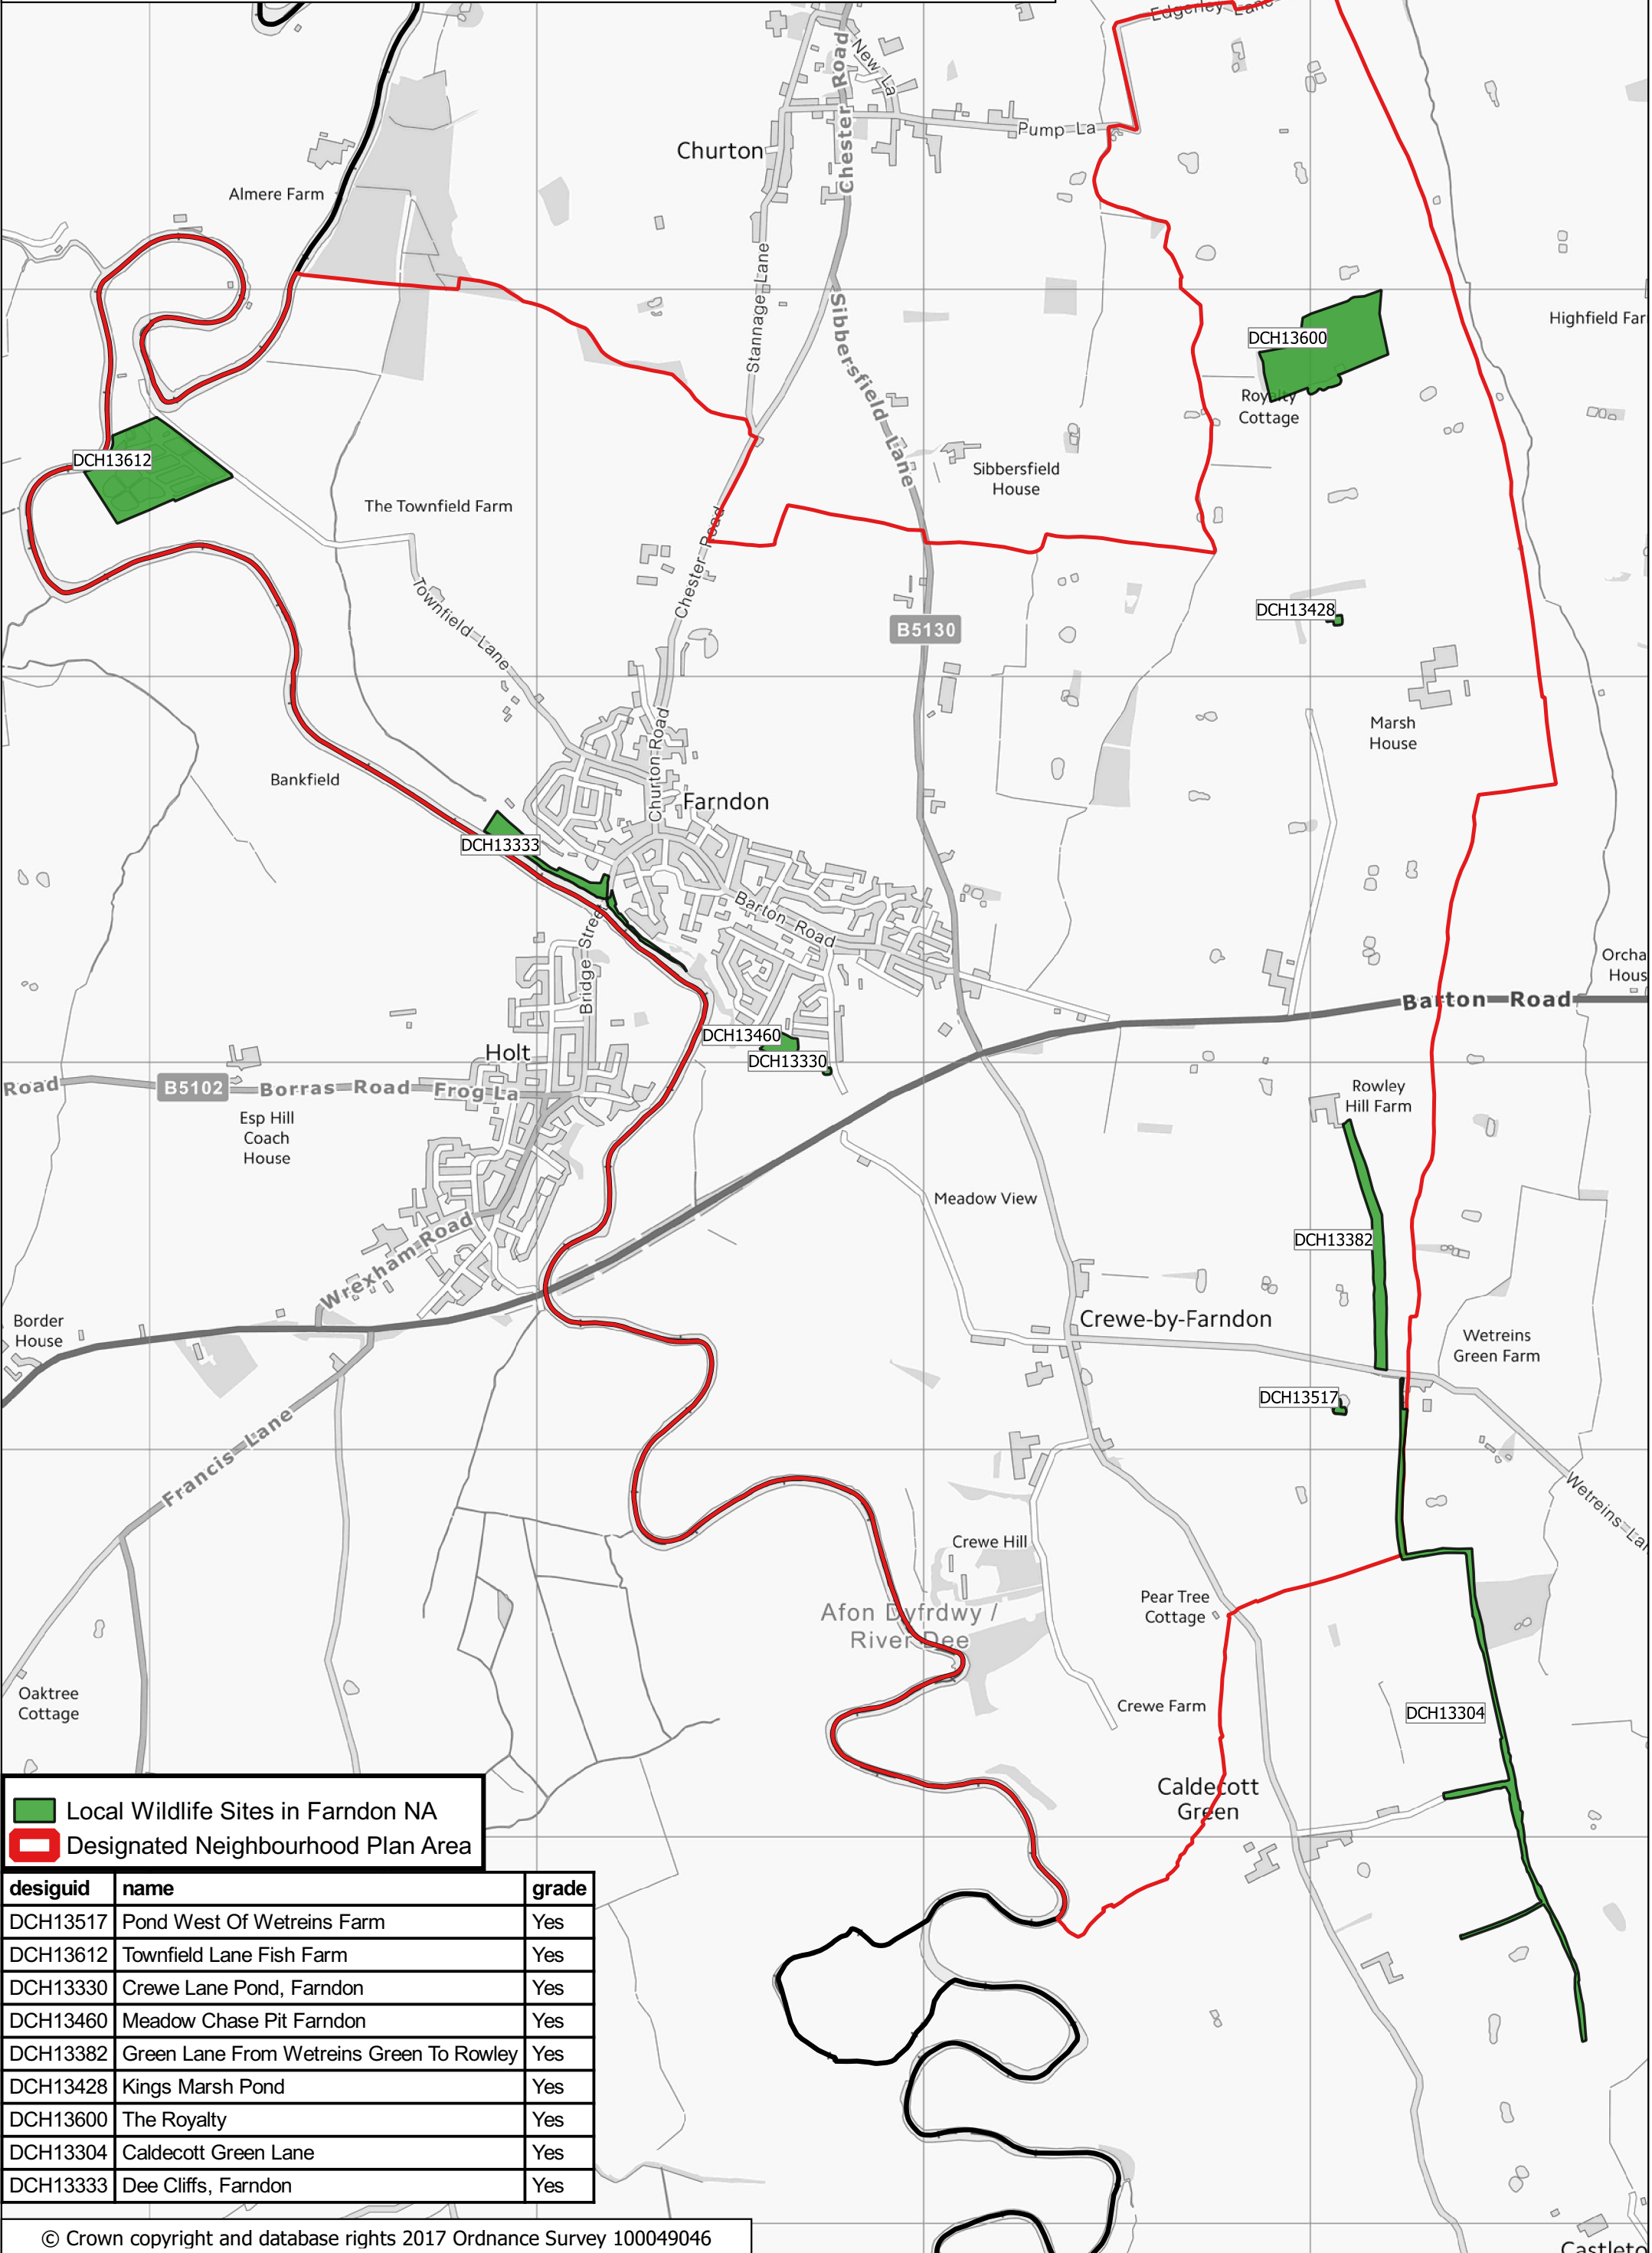

Farndon Neighbourhood Plan: Local Wildlife Sites
 (Data source: Cheshire West and Chester Council's Total Environment Team)

■ Local Wildlife Sites in Farndon NA
▭ Designated Neighbourhood Plan Area

desiguid	name	grade
DCH13517	Pond West Of Wetreins Farm	Yes
DCH13612	Townfield Lane Fish Farm	Yes
DCH13330	Crewe Lane Pond, Farndon	Yes
DCH13460	Meadow Chase Pit Farndon	Yes
DCH13382	Green Lane From Wetreins Green To Rowley	Yes
DCH13428	Kings Marsh Pond	Yes
DCH13600	The Royalty	Yes
DCH13304	Caldecott Green Lane	Yes
DCH13333	Dee Cliffs, Farndon	Yes